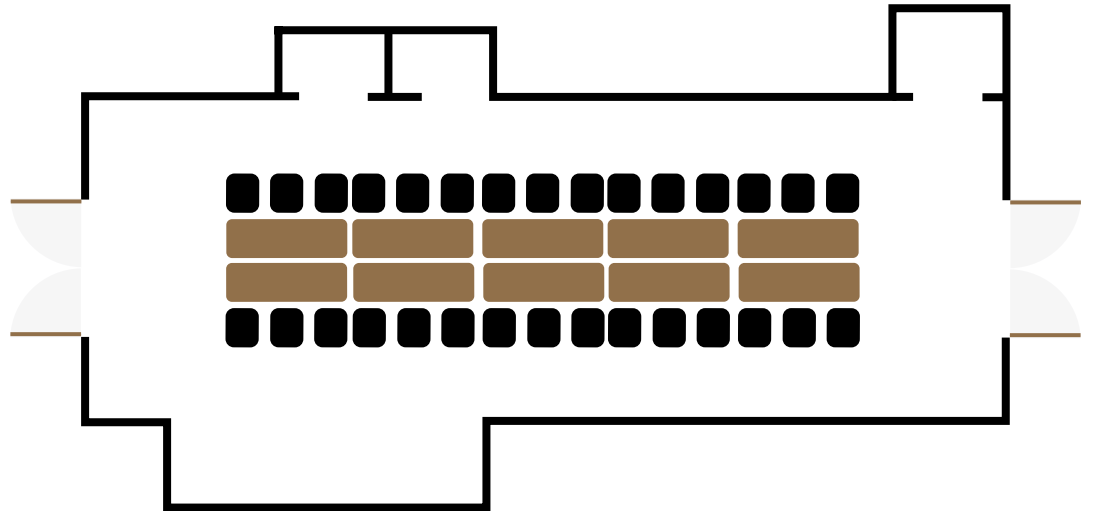

THE WATERGATE HOTEL

TIMCHENKO

B2 LEVEL

	Square Feet	Width	Length
TIMCHENKO	617	40' - 2"	17' - 8"
Salon A	297	17' - 6"	17' - 8"
Salon B	317	22' - 7"	14' - 0"

TIMCHENKO

317 SQ. FT. / W **22'** X L **14'**

Reception | B

Details

- Seating for 12 people
- Three people per six-foot table

617 SQ. FT. / W **40'** X L **17'**

Reception

Details

- Seating for 20 people
- Two people per six-foot table

TIMCHENKO

617 SQ. FT. / W **40'** X L **17'**

Reception

Details

- Seating for 40 guests
- 10 people for 5 ½ foot table

TIMCHENKO

297 SQ. FT. / W **17'** X L **17'**

Reception

Details

- Seating for 12 people
- Three people per 6 foot table