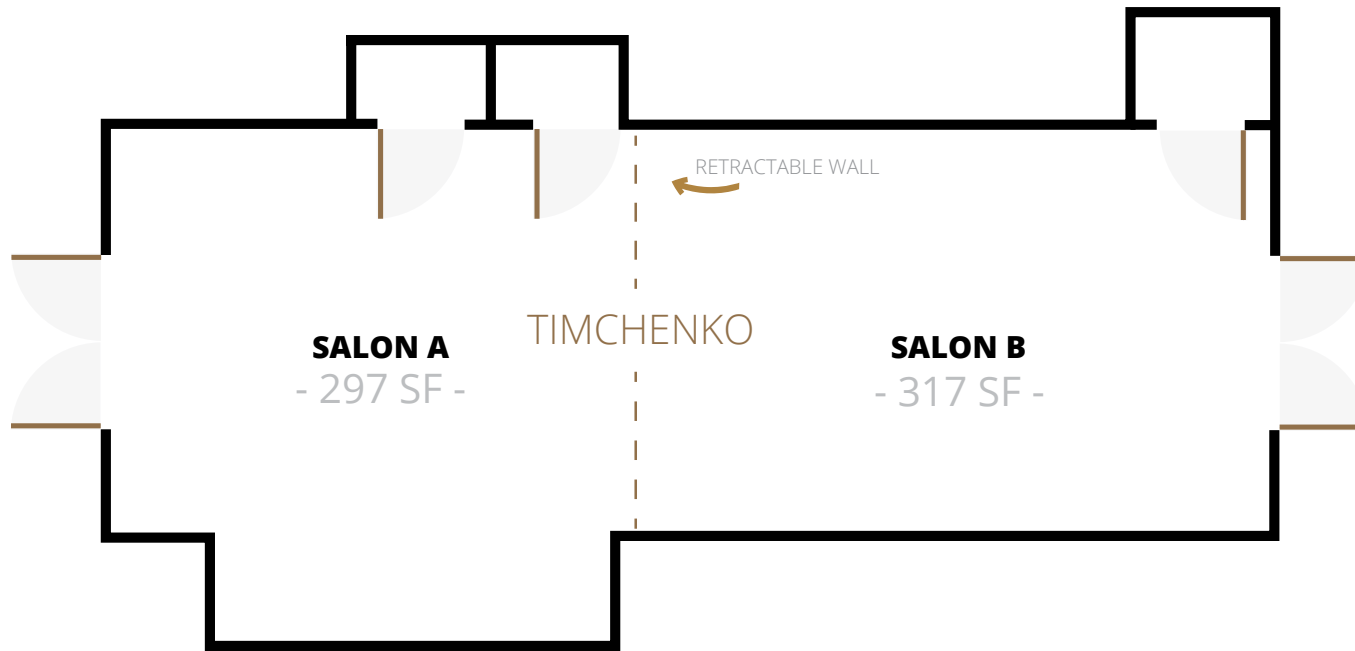

THE WATERGATE HOTEL

TIMCHENKO

B2 LEVEL

	Square Feet	Width	Length
TIMCHENKO	617	40' - 2"	17' - 8"
Salon A	297	17' - 6"	17' - 8"
Salon B	317	22' - 7"	14' - 0"

TIMCHENKO

317 SQ. FT. / W **22'** X L **14'**

Reception | B

Details

- Seating for 12 people
- Three people per six-foot table

617 SQ. FT. / W **40'** X L **17'**

Reception

Details

- Seating for 20 people
- Two people per six-foot table

TIMCHENKO

617 SQ. FT. / W **40'** X L **17'**

Reception

Details

- Seating for 40 guests
- 10 people for 5 ½ foot table

TIMCHENKO

297 SQ. FT. / W **17'** X L **17'**

Reception

Details

- Seating for 12 people
- Three people per 6 foot table