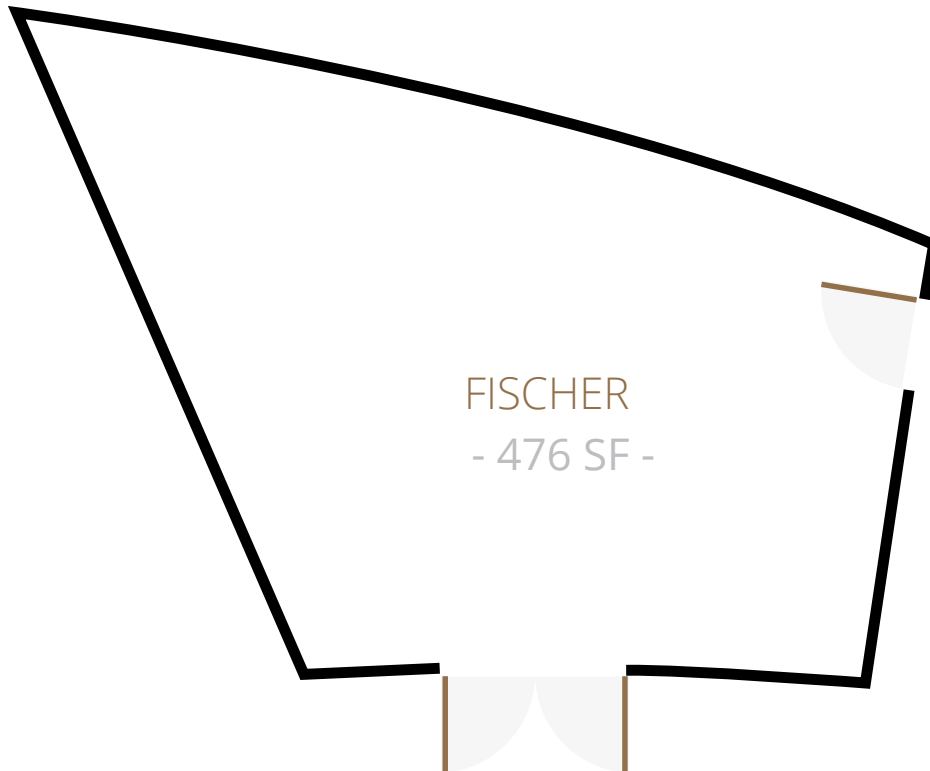

THE WATERGATE HOTEL

FISCHER

B1 LEVEL

	Square Feet	Width	Length
FISCHER	476	41' - 0"	97' - 0"

FISCHER

476 SQ. FT. / W 41' X L 97'

Dinner Reception

Details

- Rounds for 40 guests
- 10 people per 5 ½ foot round

FISCHER

476 SQ. FT. / W 41' X L 97'

Conference Style

Details

- Seating for 20 people
- Two people per six-foot table

FISCHER

476 SQ. FT. / W 41' X L 97'

Classroom

Details

- Classroom setting or 18 attendees
- Three people per six-foot table