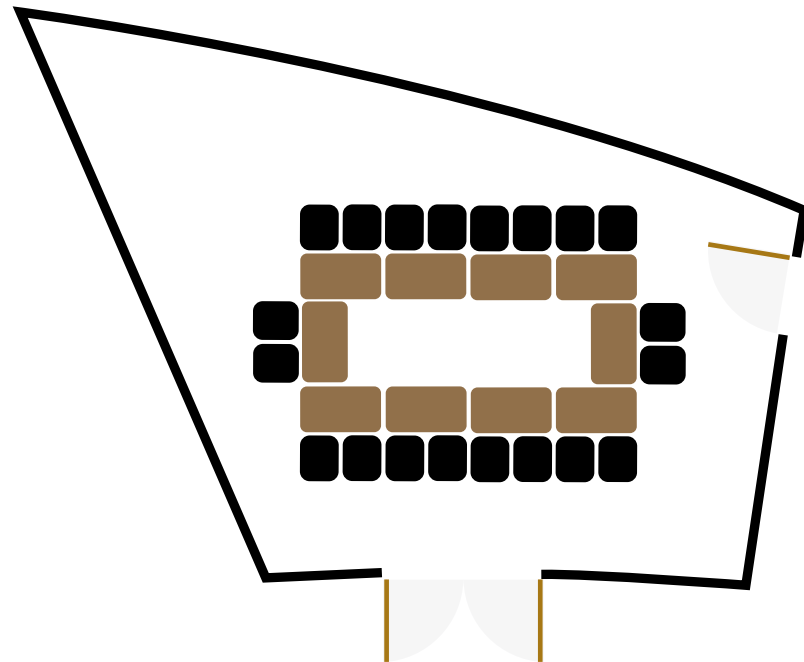

THE WATERGATE HOTEL

FISCHER

B1 LEVEL

	Square Feet	Width	Length
FISCHER	476	41' - 0"	97' - 0"

FISCHER

476 SQ. FT. / W 41' X L 97'

Dinner Reception

Details

- Rounds for 40 guests
- 10 people per 5 ½ foot round

FISCHER

476 SQ. FT. / W 41' X L 97'

Conference Style

Details

- Seating for 20 people
- Two people per six-foot table

FISCHER

476 SQ. FT. / W 41' X L 97'

Classroom

Details

- Classroom setting or 18 attendees
- Three people per six-foot table